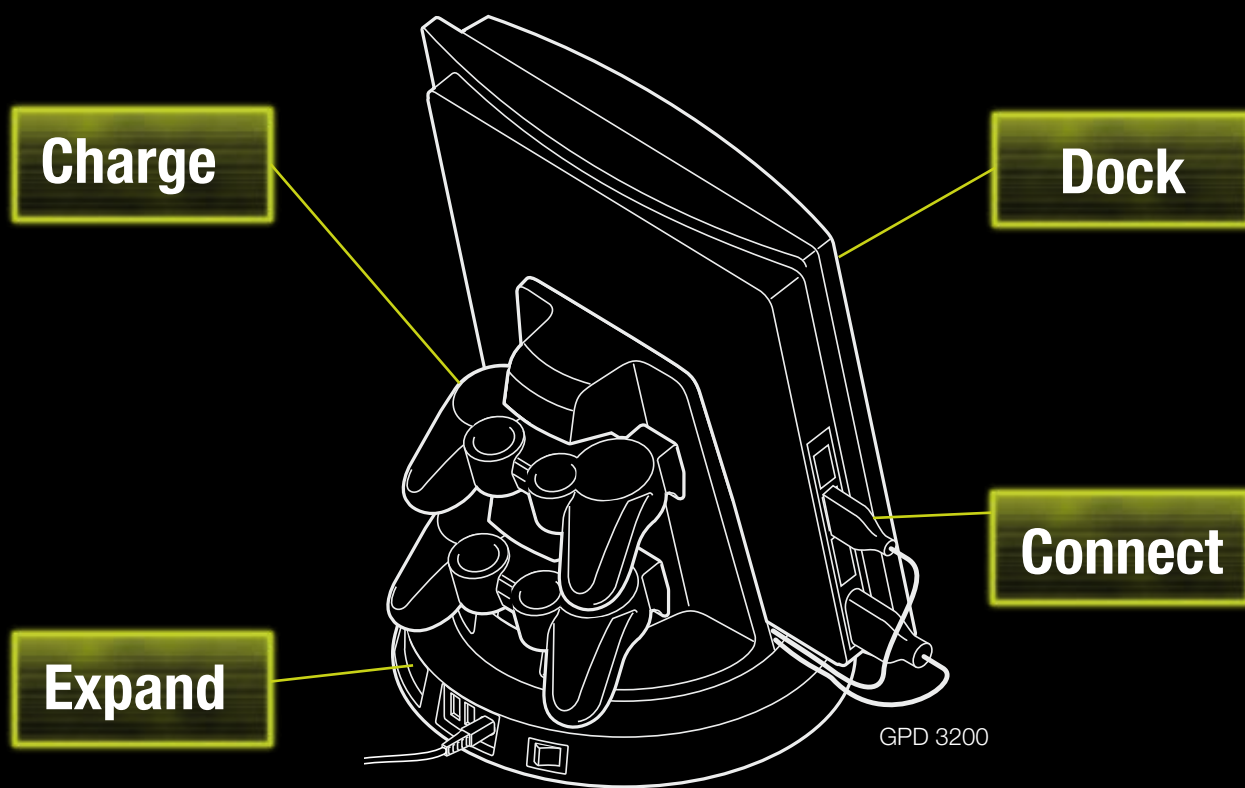

TwistDock[®] FOR PS3[™]

TwistDock USB HUB
powered and integrated.*

TwistDock CableSet
HDMI and powercable for PS3 slim.*

ALWAYS READY FOR ACTION

What's more annoying than having to stop halfway through a game because your controller's battery has died? That will be a thing of the past thanks to the Vogel's TwistDock which ensures your controllers are always ready for use; it even charges them when your games console is off. An ingenious twist system allows you to easily slot two controllers onto the back of the TwistDock.

Thanks to the unique twist system, the controllers are easy to grab and always charged. No more losing controllers down the back of the sofa.

PRIDE OF PLACE

The PlayStation games console is an integral feature of many homes. But as with many devices, the PlayStation comes with an unsightly tangle of cables. The TwistDock allows you to neatly conceal those cables whilst putting the games console on a pedestal.