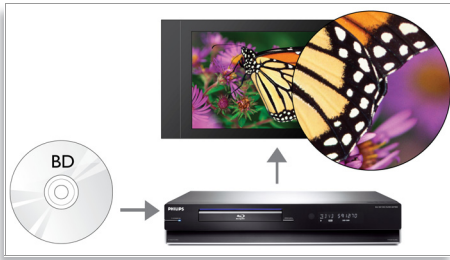

Philips
Blu-ray Disc player

BDP7300

Astound your senses with HD audio & video

Enjoy the thrill of full high definition pictures delivered by the BDP7300. Indulge in every detail, silky smooth action and vivid colors with x.v. Colour. Current DVD collection can also be enjoyed, with upscaling to 1080p via HDMI.

Hear more

- DTS-HD and Dolby TrueHD for high fidelity 7.1 surround sound

Engage more

- BD-Live (Profile 2.0) to enjoy online Blu-ray bonus content
- AVC HD to enjoy high definition camcorder recordings on DVD
- Enjoy all your movies and music from CDs and DVDs
- Hi-Speed USB 2.0 Link plays video/music from USB flash drives
- EasyLink controls all EasyLink products with a single remote

PHILIPS
sense and simplicity

Highlights

Blu-ray Disc playback

Blu-ray Discs have the capacity to carry high definition data, along with pictures in the 1920 x 1080 resolution that defines full high definition images. Scenes come to life as details leap at you, movements smoothen and images turn crystal clear. Blu-ray also delivers uncompressed surround sound - so your audio experience becomes unbelievably real. The high storage capacity of Blu-ray Discs also allow a host of interactive possibilities to be built in. Seamless navigation during playback and other exciting features like pop-up menus bring a whole new dimension to home entertainment.